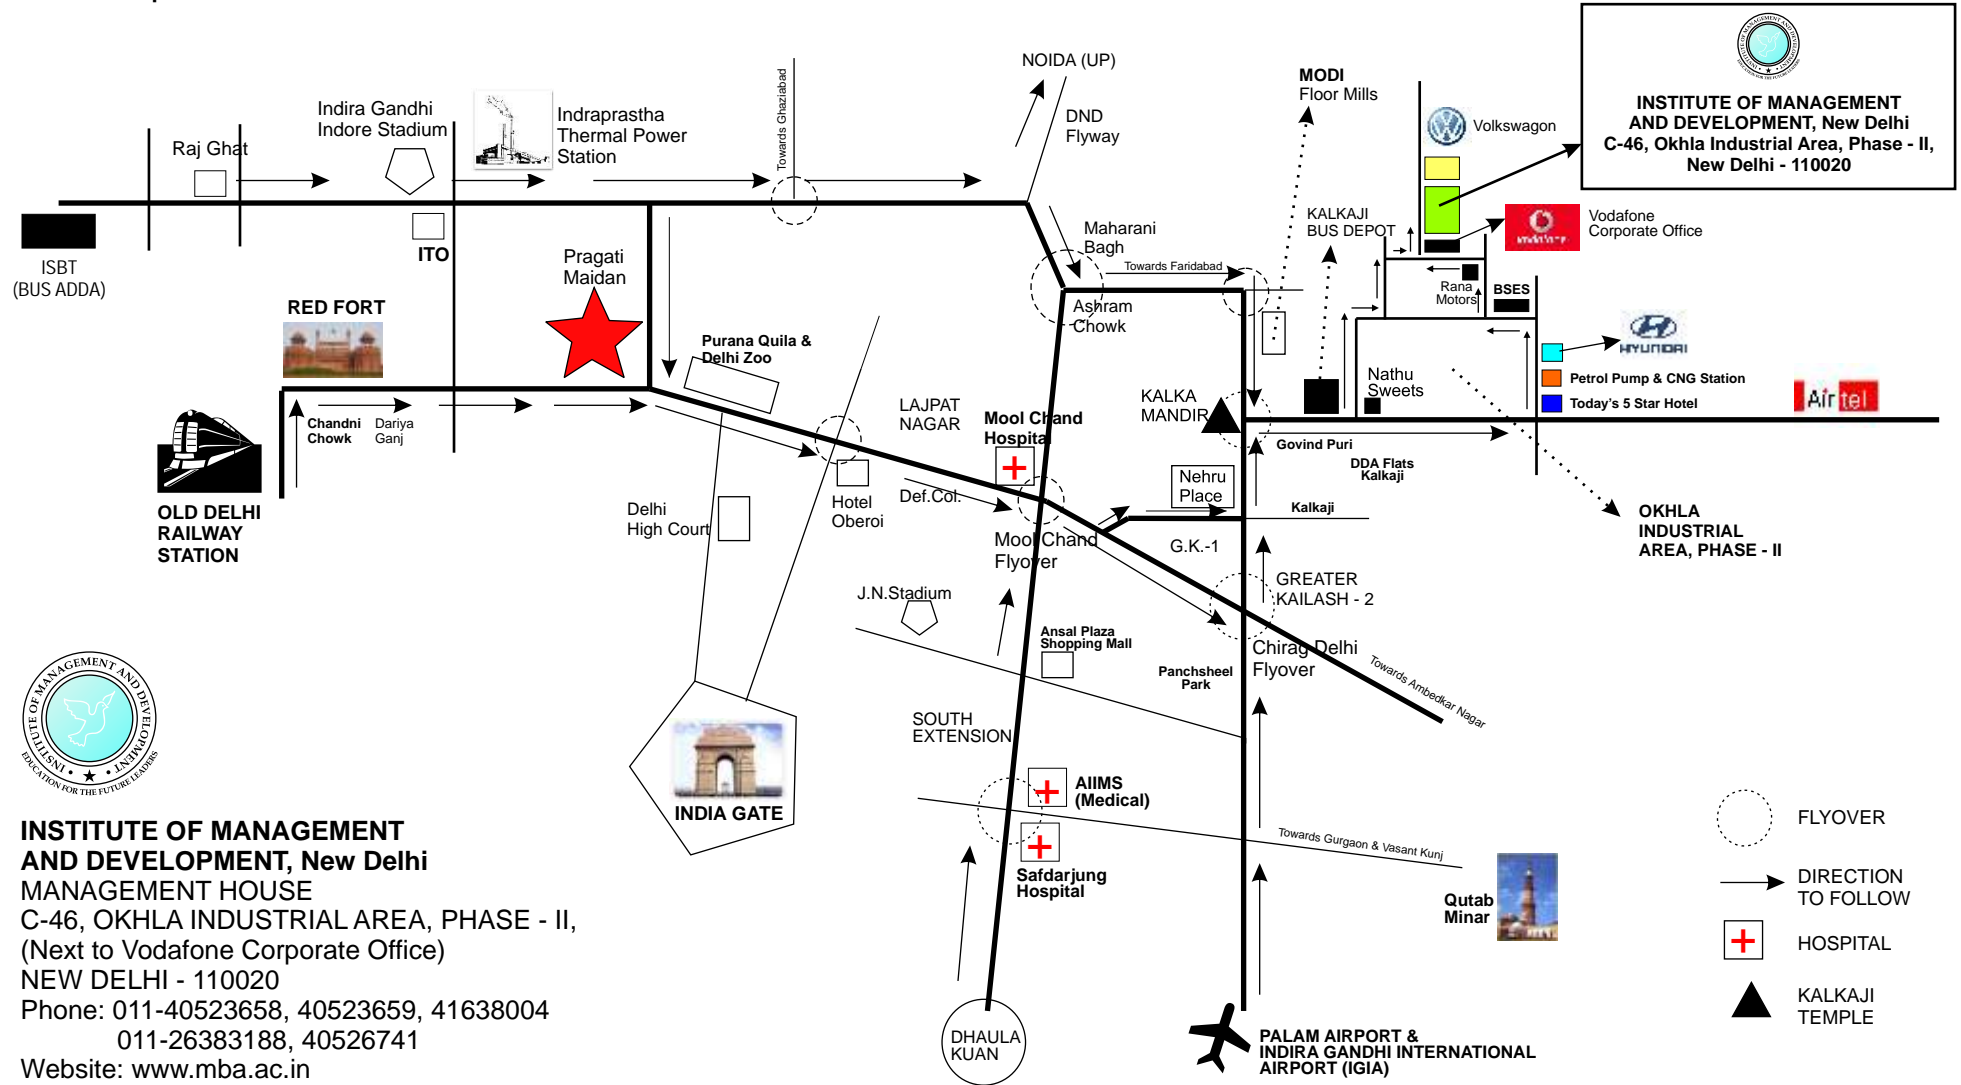

Institute of Management and Development, New Delhi

Direction Map

INSTITUTE OF MANAGEMENT AND DEVELOPMENT, New Delhi
 MANAGEMENT HOUSE
 C-46, OKHLA INDUSTRIAL AREA, PHASE - II,
 (Next to Vodafone Corporate Office)
 NEW DELHI - 110020
 Phone: 011-40523658, 40523659, 41638004
 011-26383188, 40526741
 Website: www.mba.ac.in

www.mba.ac.in

From Nehru place Bus depot, IMD is approximately 3 kms. Go upto Kalka ji Mandir and take a right turn from under the Fly Over. Come to Kalka ji Bus Depot / Nathu Sweet shop and take the left turn from red light. Go upto the "T" point and turn right. Go about 1 km., and you will notice BSES office on the left side. Turn left on the road just before BSES office. Go about 100 meters and turn left from Rana Motors (Maruti) work shop. On the right hand side, you will find Vodafone Corporate Office. Turn right immediately thereafter. Next building to Vodafone is IMD at C-46, Okhla Industrial Area, Phase - II, New Delhi - 110020